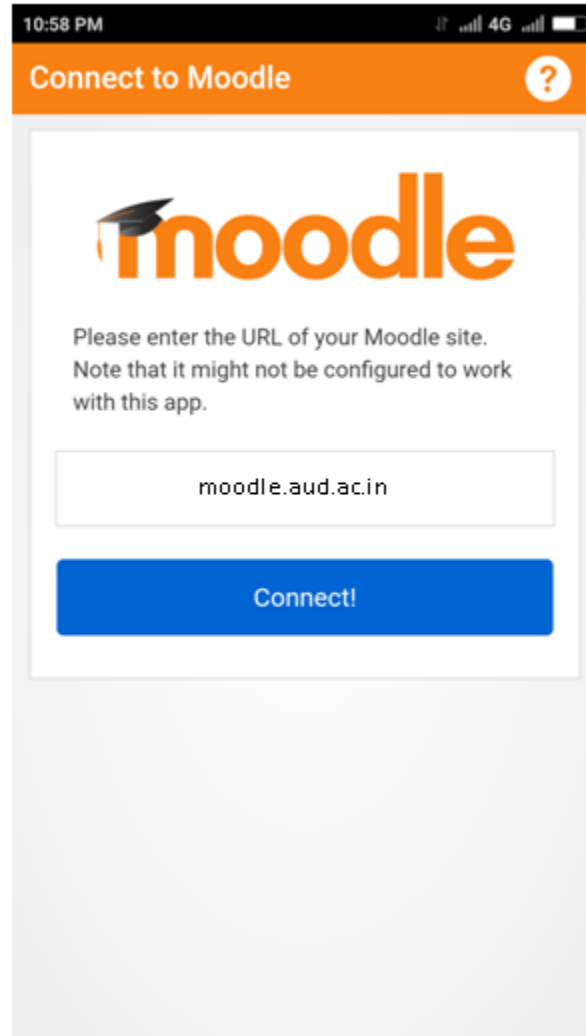

To Access moodle courses on Android base app.

1. Go to Play Store
<https://play.google.com/store/apps/details?id=com.moodle.moodlemobile&hl=en>
2. Type Moodle Moibile
3. Install the app
4. You will get the icon of moodle mobile

Enter the site address as moodle.aud.ac.in and click connect

Enter provided username and password, click Log in

The image shows a mobile application interface for the AUD Learning Management System. At the top, there is a black status bar with the time "10:58 PM", signal strength, "4G", and battery level. Below this is an orange header bar with a white back arrow and the text "Log in". The main content area is white and contains the following elements: a logo of a tree with a person inside, followed by the text "AUD LEARNING MANAGMENT PORTAL" (note the typo); "AUD Learning Management System"; the URL "http://moodle.aud.ac.in/"; a text input field labeled "Username"; a text input field labeled "Password" with a blue eye icon to its right; and a large blue button with the text "Log in".