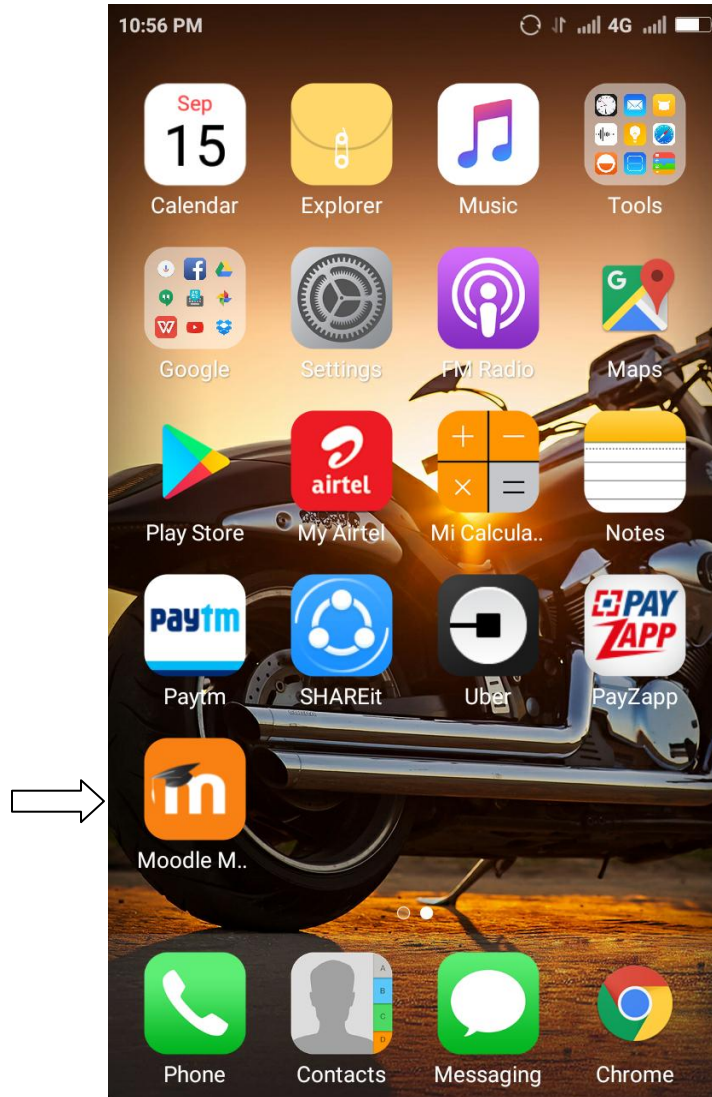

To Access moodle courses on Android base app.

1. Go to Play Store
<https://play.google.com/store/apps/details?id=com.moodle.moodlemobile&hl=en>
2. Type Moodle Moibile
3. Install the app
4. You will get the icon of moodle mobile

Enter the site address as moodle.aud.ac.in and click connect

Enter provided username and password, click Log in

The image shows a mobile application interface for the AUD Learning Management System. At the top, there is a black status bar with the time "10:58 PM", signal strength, "4G", and battery level. Below this is an orange header bar with a white back arrow and the text "Log in". The main content area is white and contains the following elements: a logo of a tree with a person inside, followed by the text "AUD LEARNING MANAGMENT PORTAL" (note the typo); "AUD Learning Management System"; the URL "http://moodle.aud.ac.in/"; a text input field labeled "Username"; a text input field labeled "Password" with a blue eye icon to its right; and a large blue button with the text "Log in".