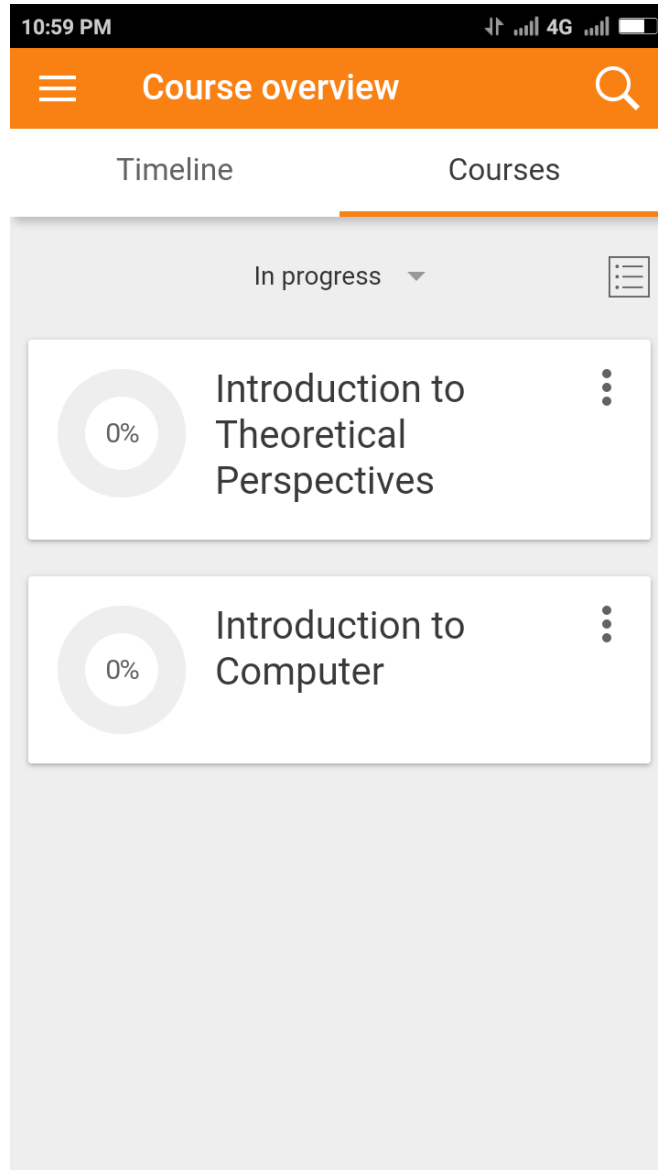

Your enrolled courses will appear on mobile